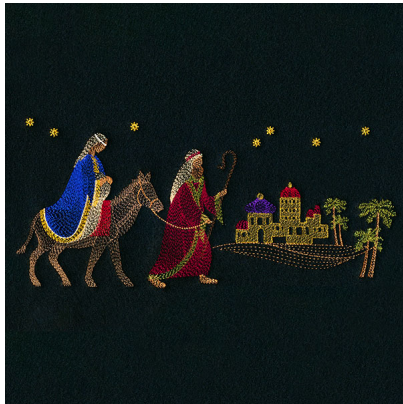

# Color Change Sheet

**Name** Toward Bethlehem Scene

**Product ID** ESP60645

**Color Changes** 15

**Colors Used** 12

**Comments** Thread numbers listed below refer to Madeira 40 weight rayon thread and metallic thread where noted.

## Color / Thread Changes (15)

 <b>1: Mulberry #1182</b> Robe, Roof tops	 <b>2: Bark #1144</b> Donkey
 <b>3: Candy Apple Red #1181</b> Saddle, Roof detail	 <b>4: Majestic Purple #1112</b> Rooftop
 <b>5: Madeira Metallic Light Yellow Gold #4006</b> Stars, Buildings	 <b>6: Latte #1055</b> Robes
 <b>7: Light Brown Sugar #1126</b> Faces, Hands, Feet, Sand, Tree trunks	 <b>8: Olive Green #1156</b> Palm leaves, Robe detail
 <b>9: Root Beer #1230</b> Hair, Beard, Sandals, Crook	 <b>10: Coconut Cream #1072</b> Robe detail
 <b>11: Royal Blue #1134</b> Robe	 <b>12: Liquid Gold #1225</b> Robe detail
 <b>13: Latte #1055</b> Robe detail	 <b>14: Mulberry #1182</b> Robe detail
 <b>15: Light Brown Sugar #1126</b> Harness	